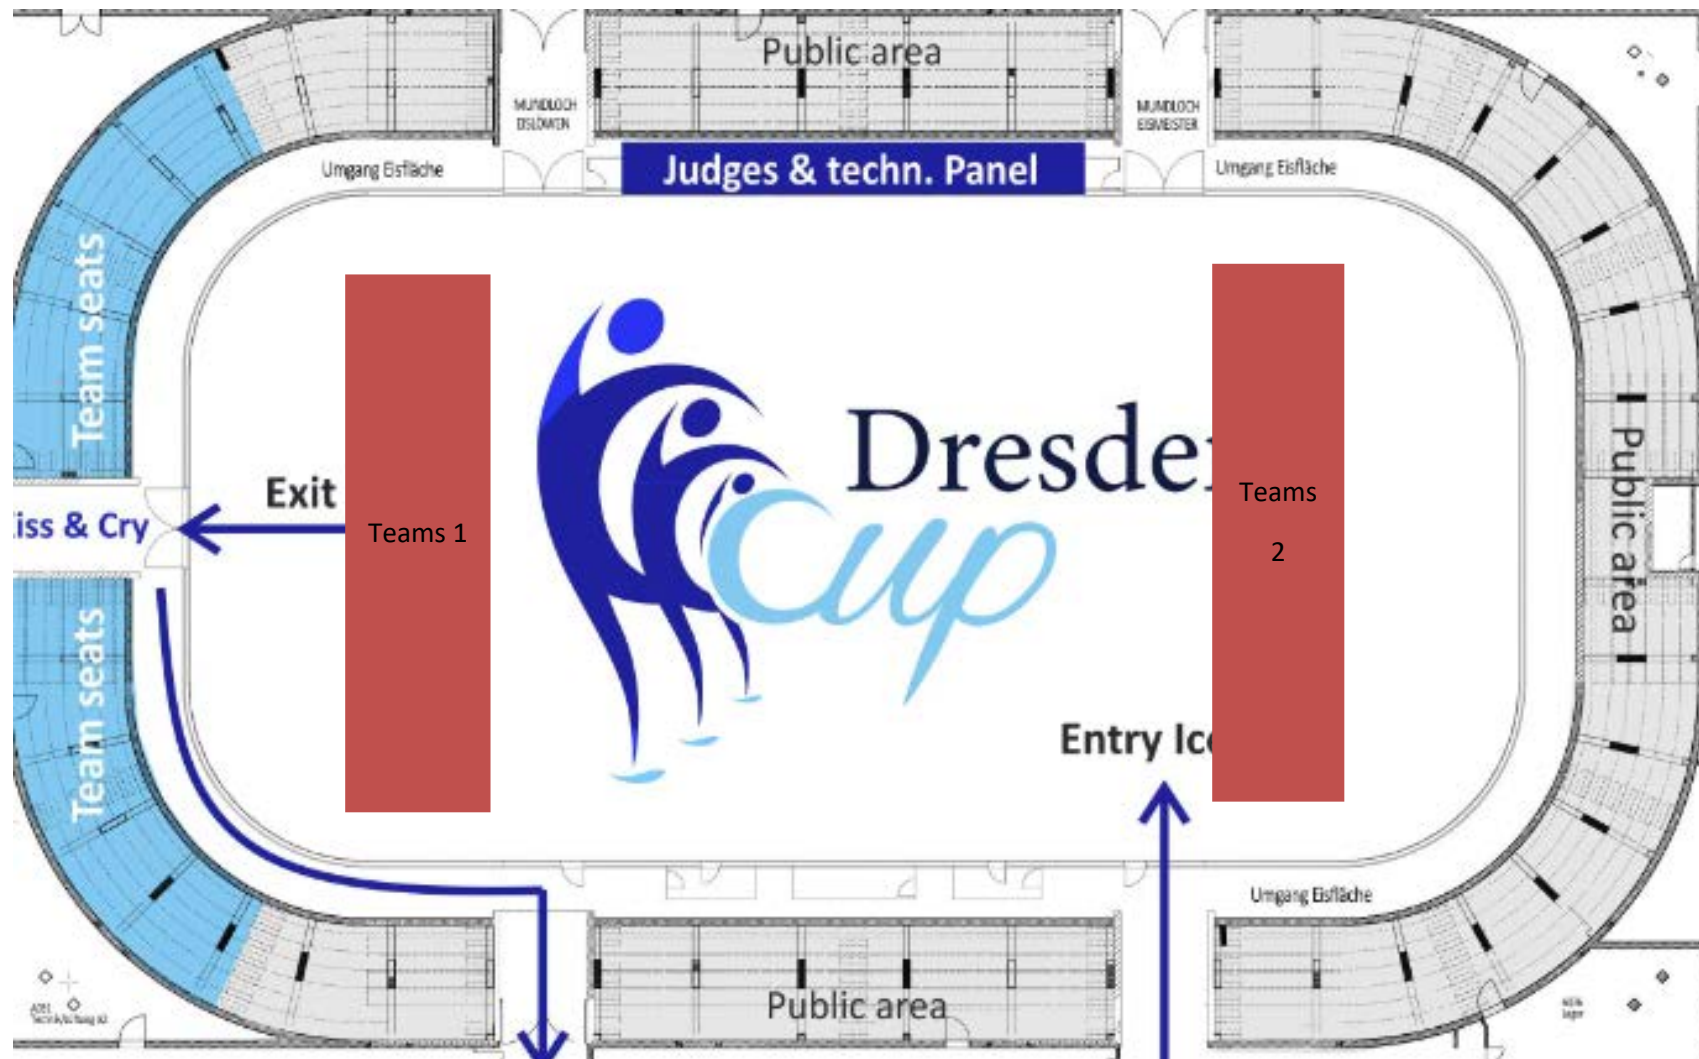

Extra Practice Ice & Competition overview (Arena ground floor)

- Level 0: Ice rinks, Dressing rooms (DR), Judges & techn. Panel
- Level 1: Team seats, Registration office, Public area
- Level 2: WarmUp
- Level 3: Team meals

Lunch and Dinner (Level 3)

Please use the Lift or Floor

Dressing Rooms (Level 0)

Parking Area

Draw ceremony plan

Draw ceremony meeting point

Draw ceremony

Opening Ceremony