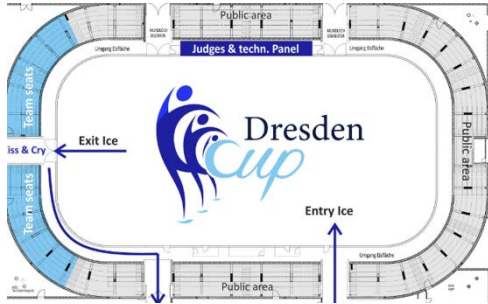

Extra Practice Ice & Competition overview (Arena ground floor)

- Level 0: Ice rinks, Dressing rooms (DR), Judges & techn. Panel
- Level 1: Team seats, Registration office, Public area
- Level 2: WarmUp
- Level 3: Team meals

Lunch and Dinner (Level 3)

Please use the Lift or Floor

Dressing Rooms (Level 0)

Parking Area

Draw ceremony plan

Draw ceremony meeting point

Draw ceremony

Opening Ceremony