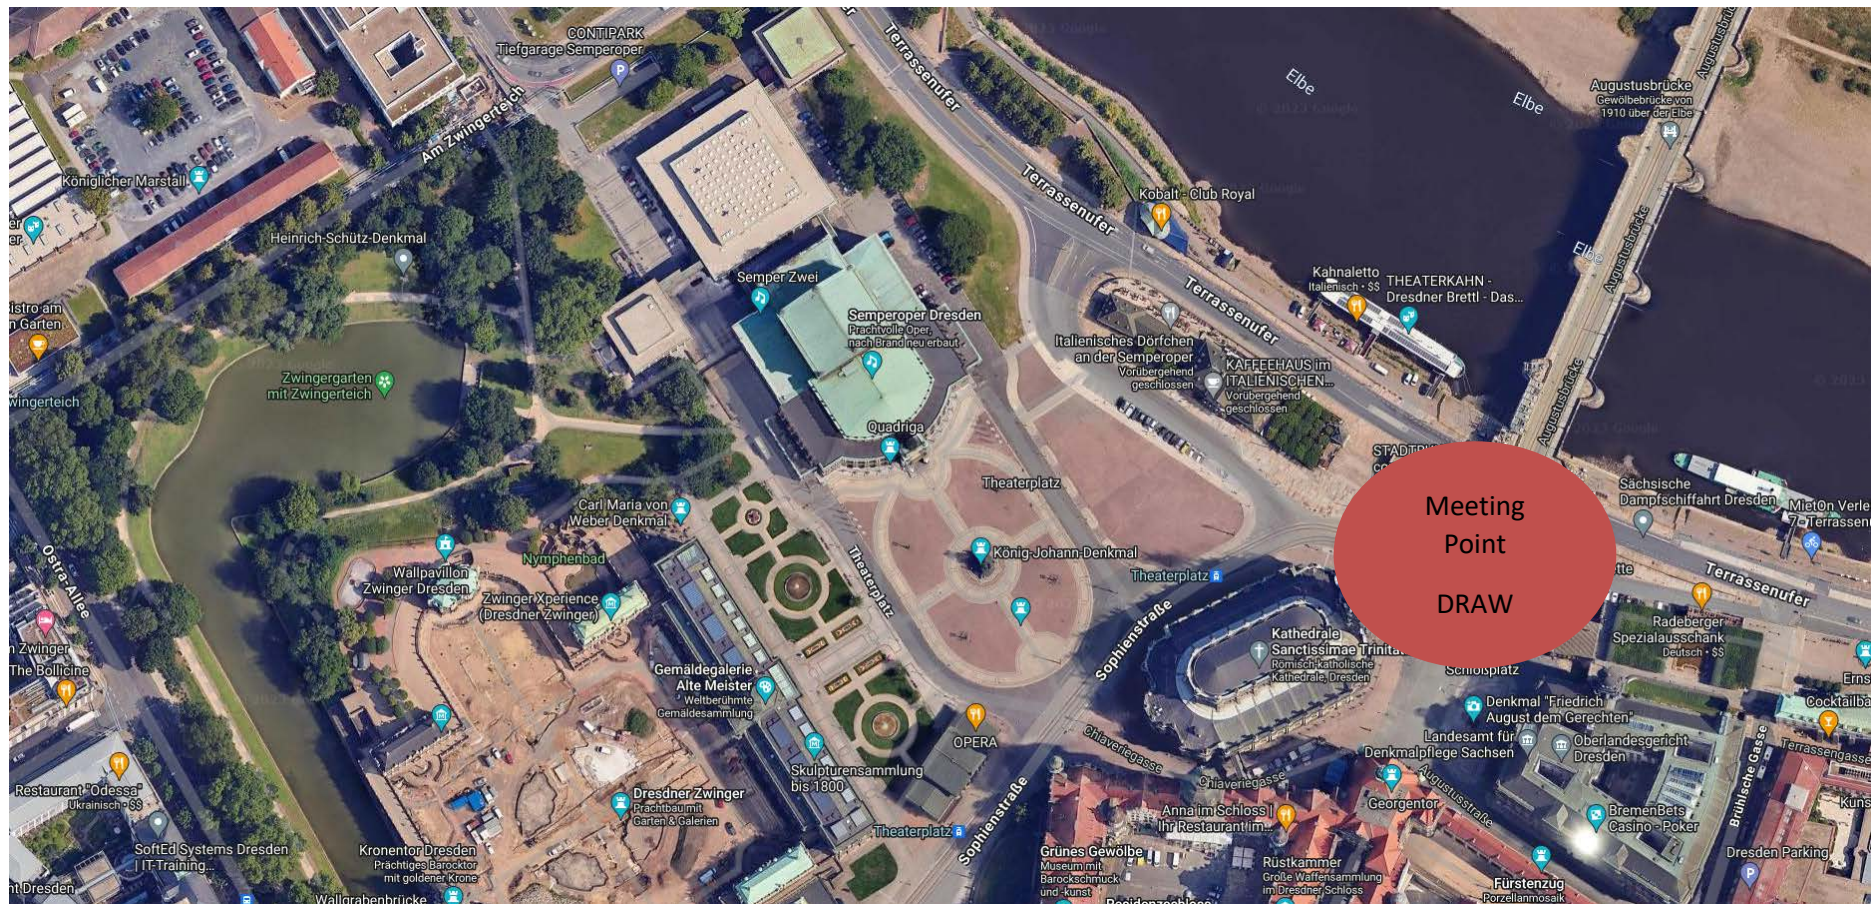

Extra Practice Ice & Competition overview (Arena ground floor)

- Level 0: Ice rinks, Dressing rooms (DR), Judges & techn. Panel
- Level 1: Team seats, Registration office, Public area
- Level 2: WarmUp
- Level 3: Team meals

Lunch and Dinner (Level 3)

Please use the Lift or Floor

Dressing Rooms (Level 0)

Parking Area

Draw ceremony plan

Draw ceremony meeting point

Draw ceremony

Opening Ceremony