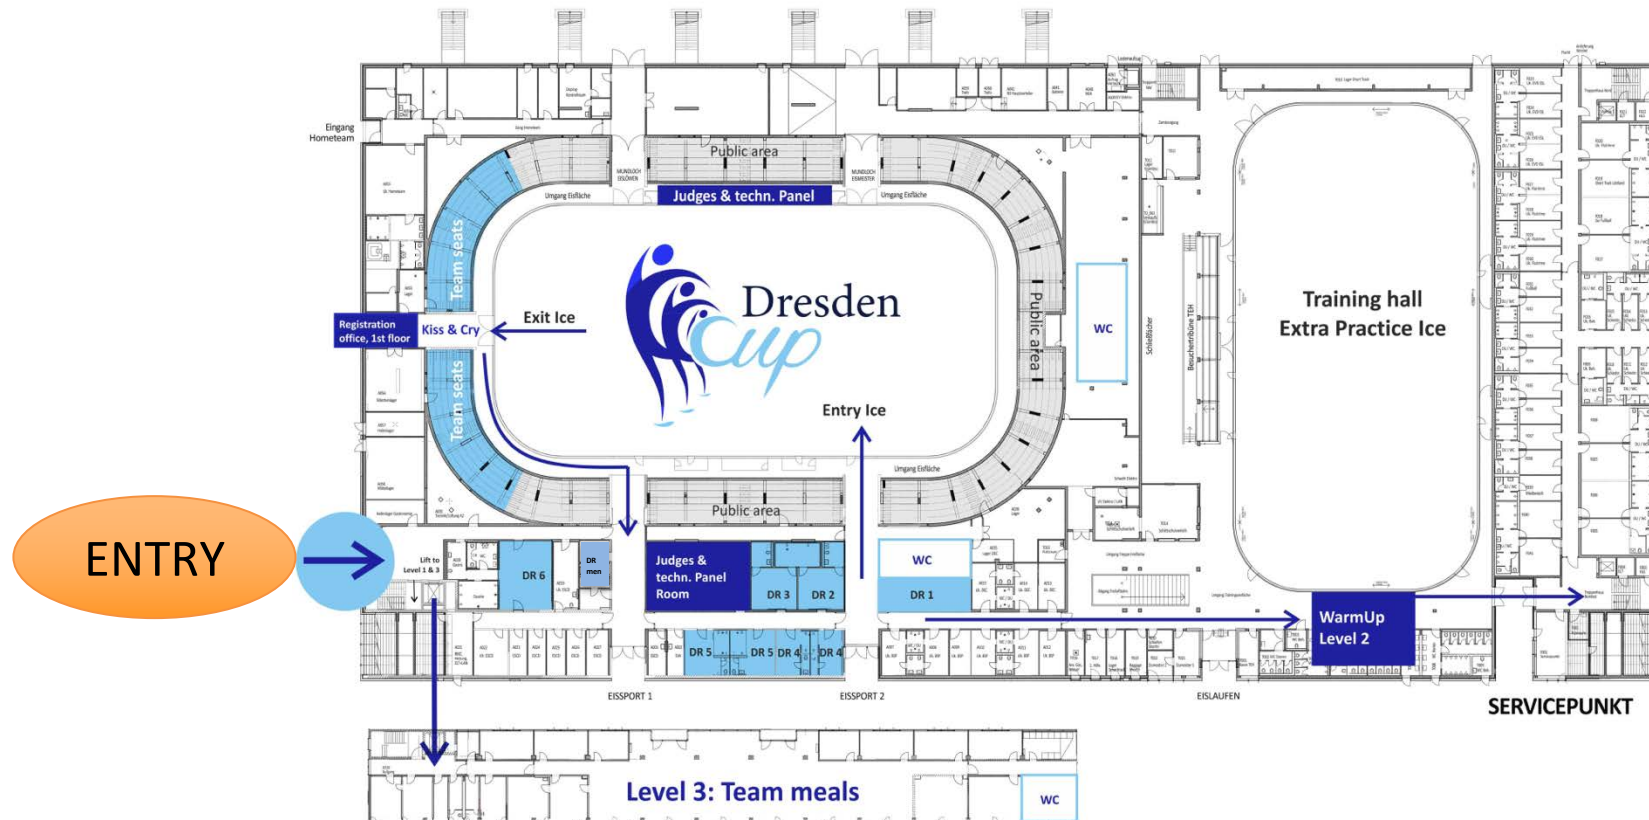

Extra Practice Ice & Competition overview (Arena ground floor)

- Level 0: Ice rinks, Dressing rooms (DR), Judges & techn. Panel
- Level 1: Team seats, Registration office, Public area
- Level 2: WarmUp
- Level 3: Team meals

Lunch and Dinner (Level 3)

Please use the Lift or Floor

Dressing Rooms (Level 0)

Parking Area

Draw ceremony plan

Draw ceremony meeting point

Draw ceremony

Opening Ceremony